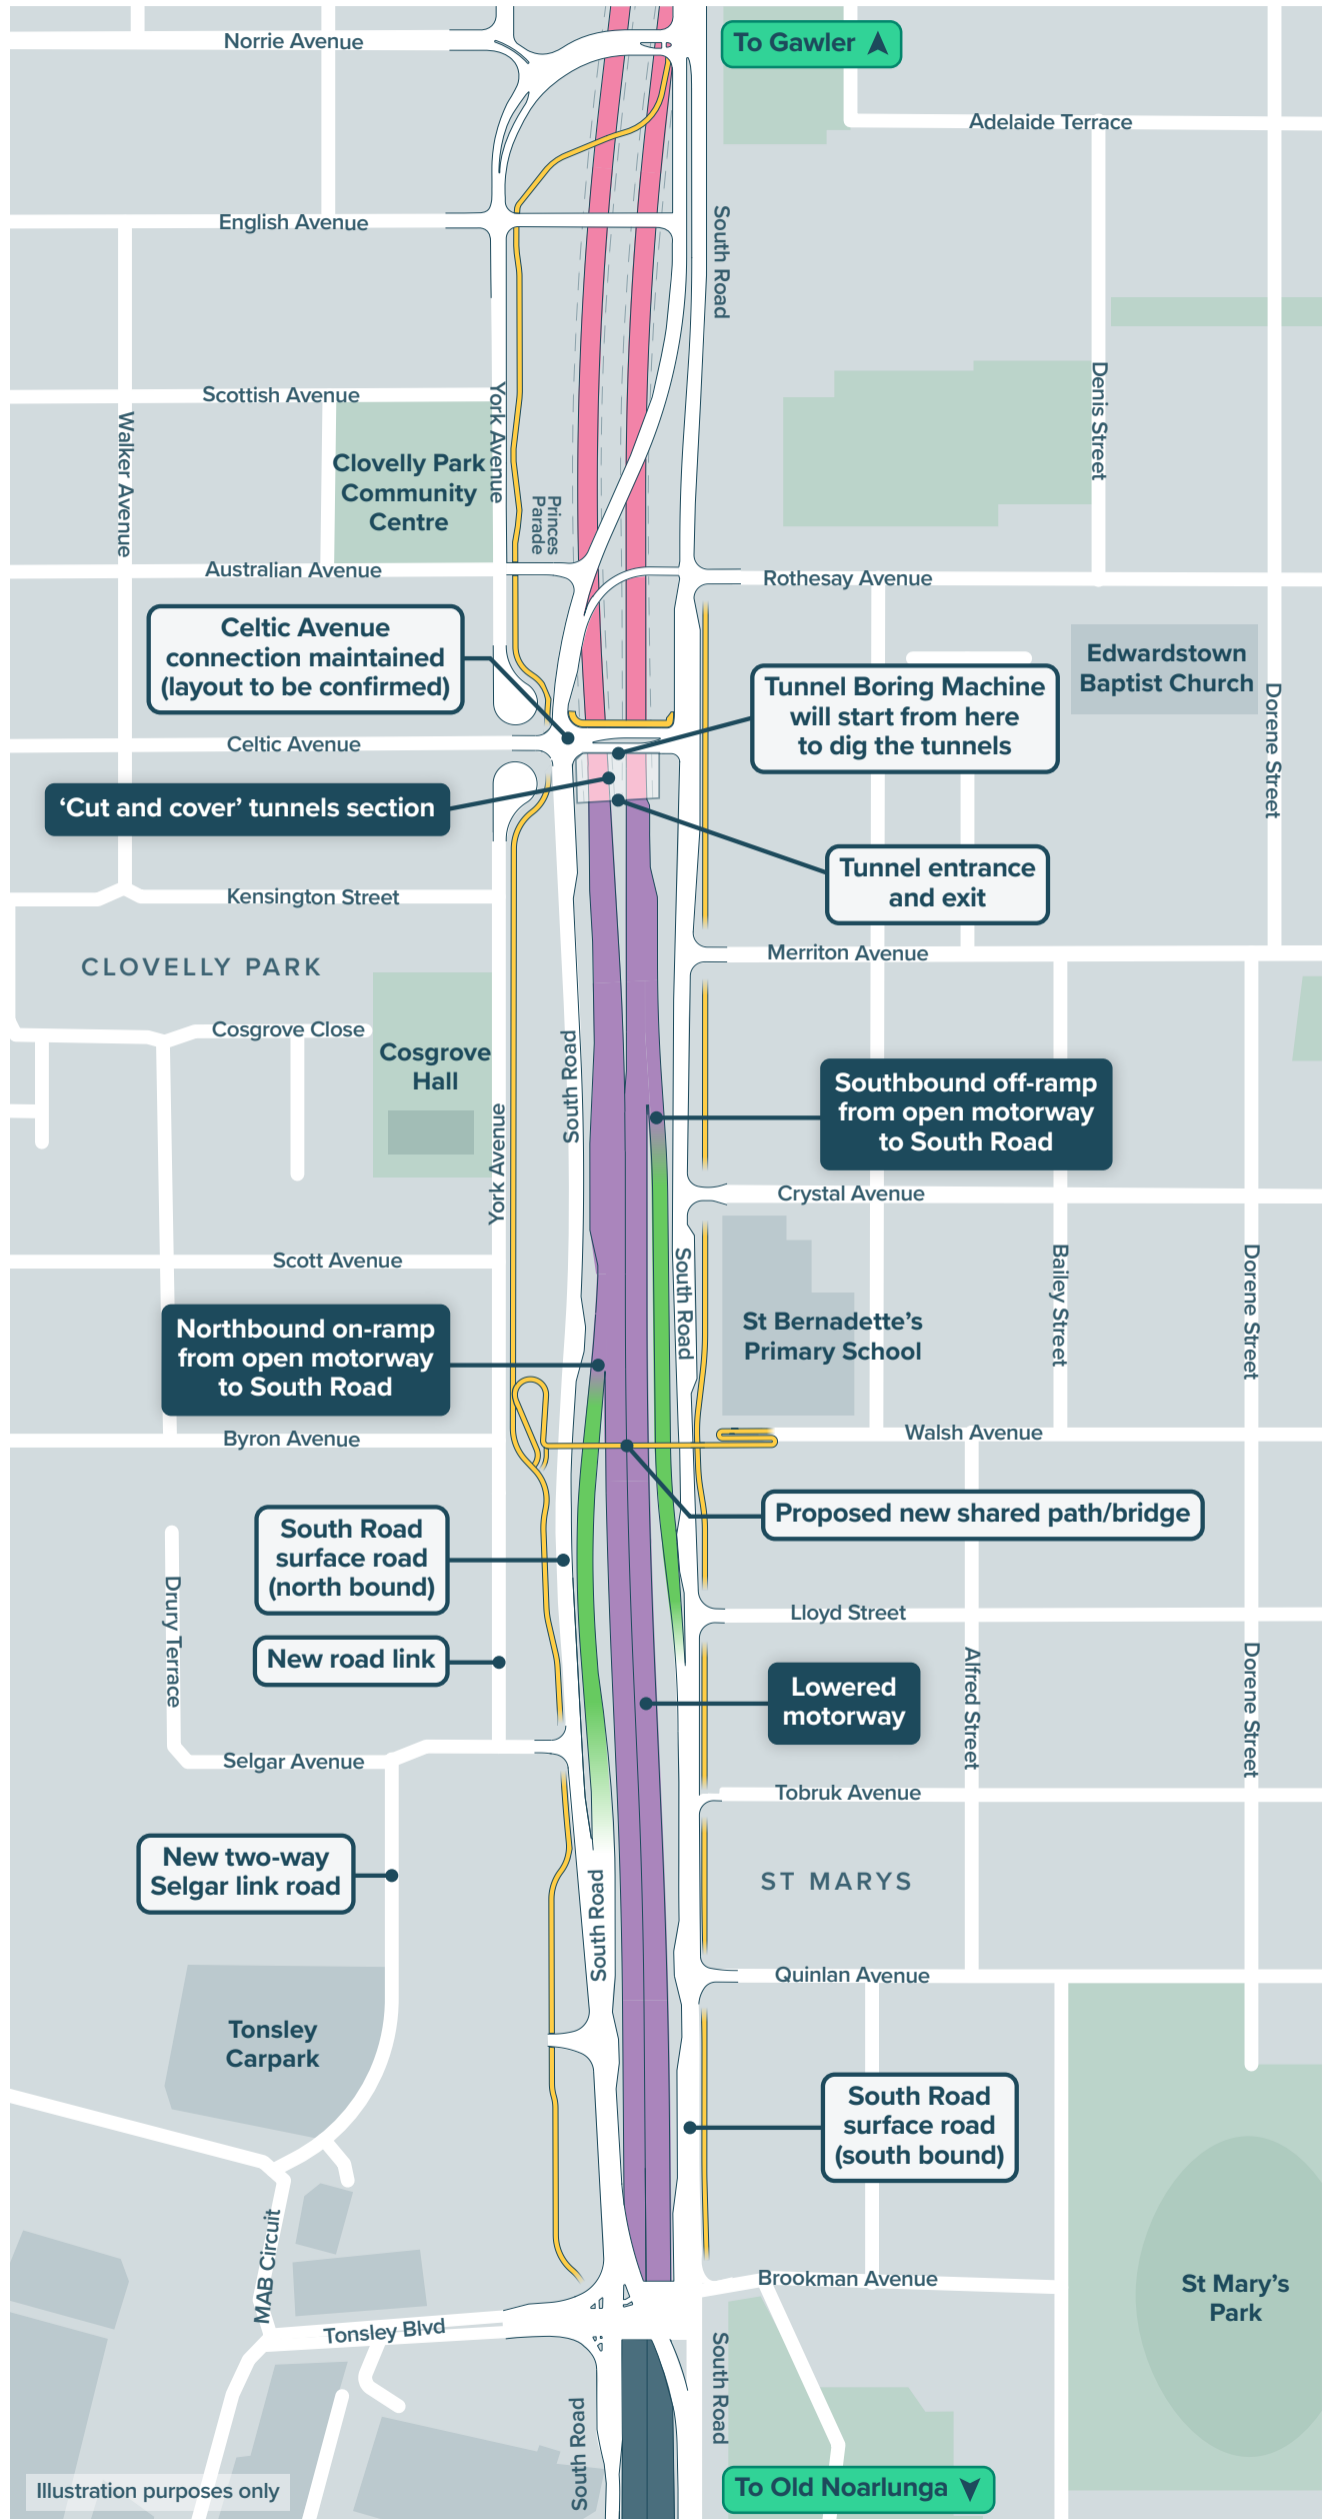

# Southern Tunnels

## Southern portal and open motorway

### Legend

- Southern Tunnels
- Open motorway
- On-ramp / Off-ramp
- Surface road
- Shared-use path / bridge

**August 2024**

The Project Design is subject to change during the detailed design phase.